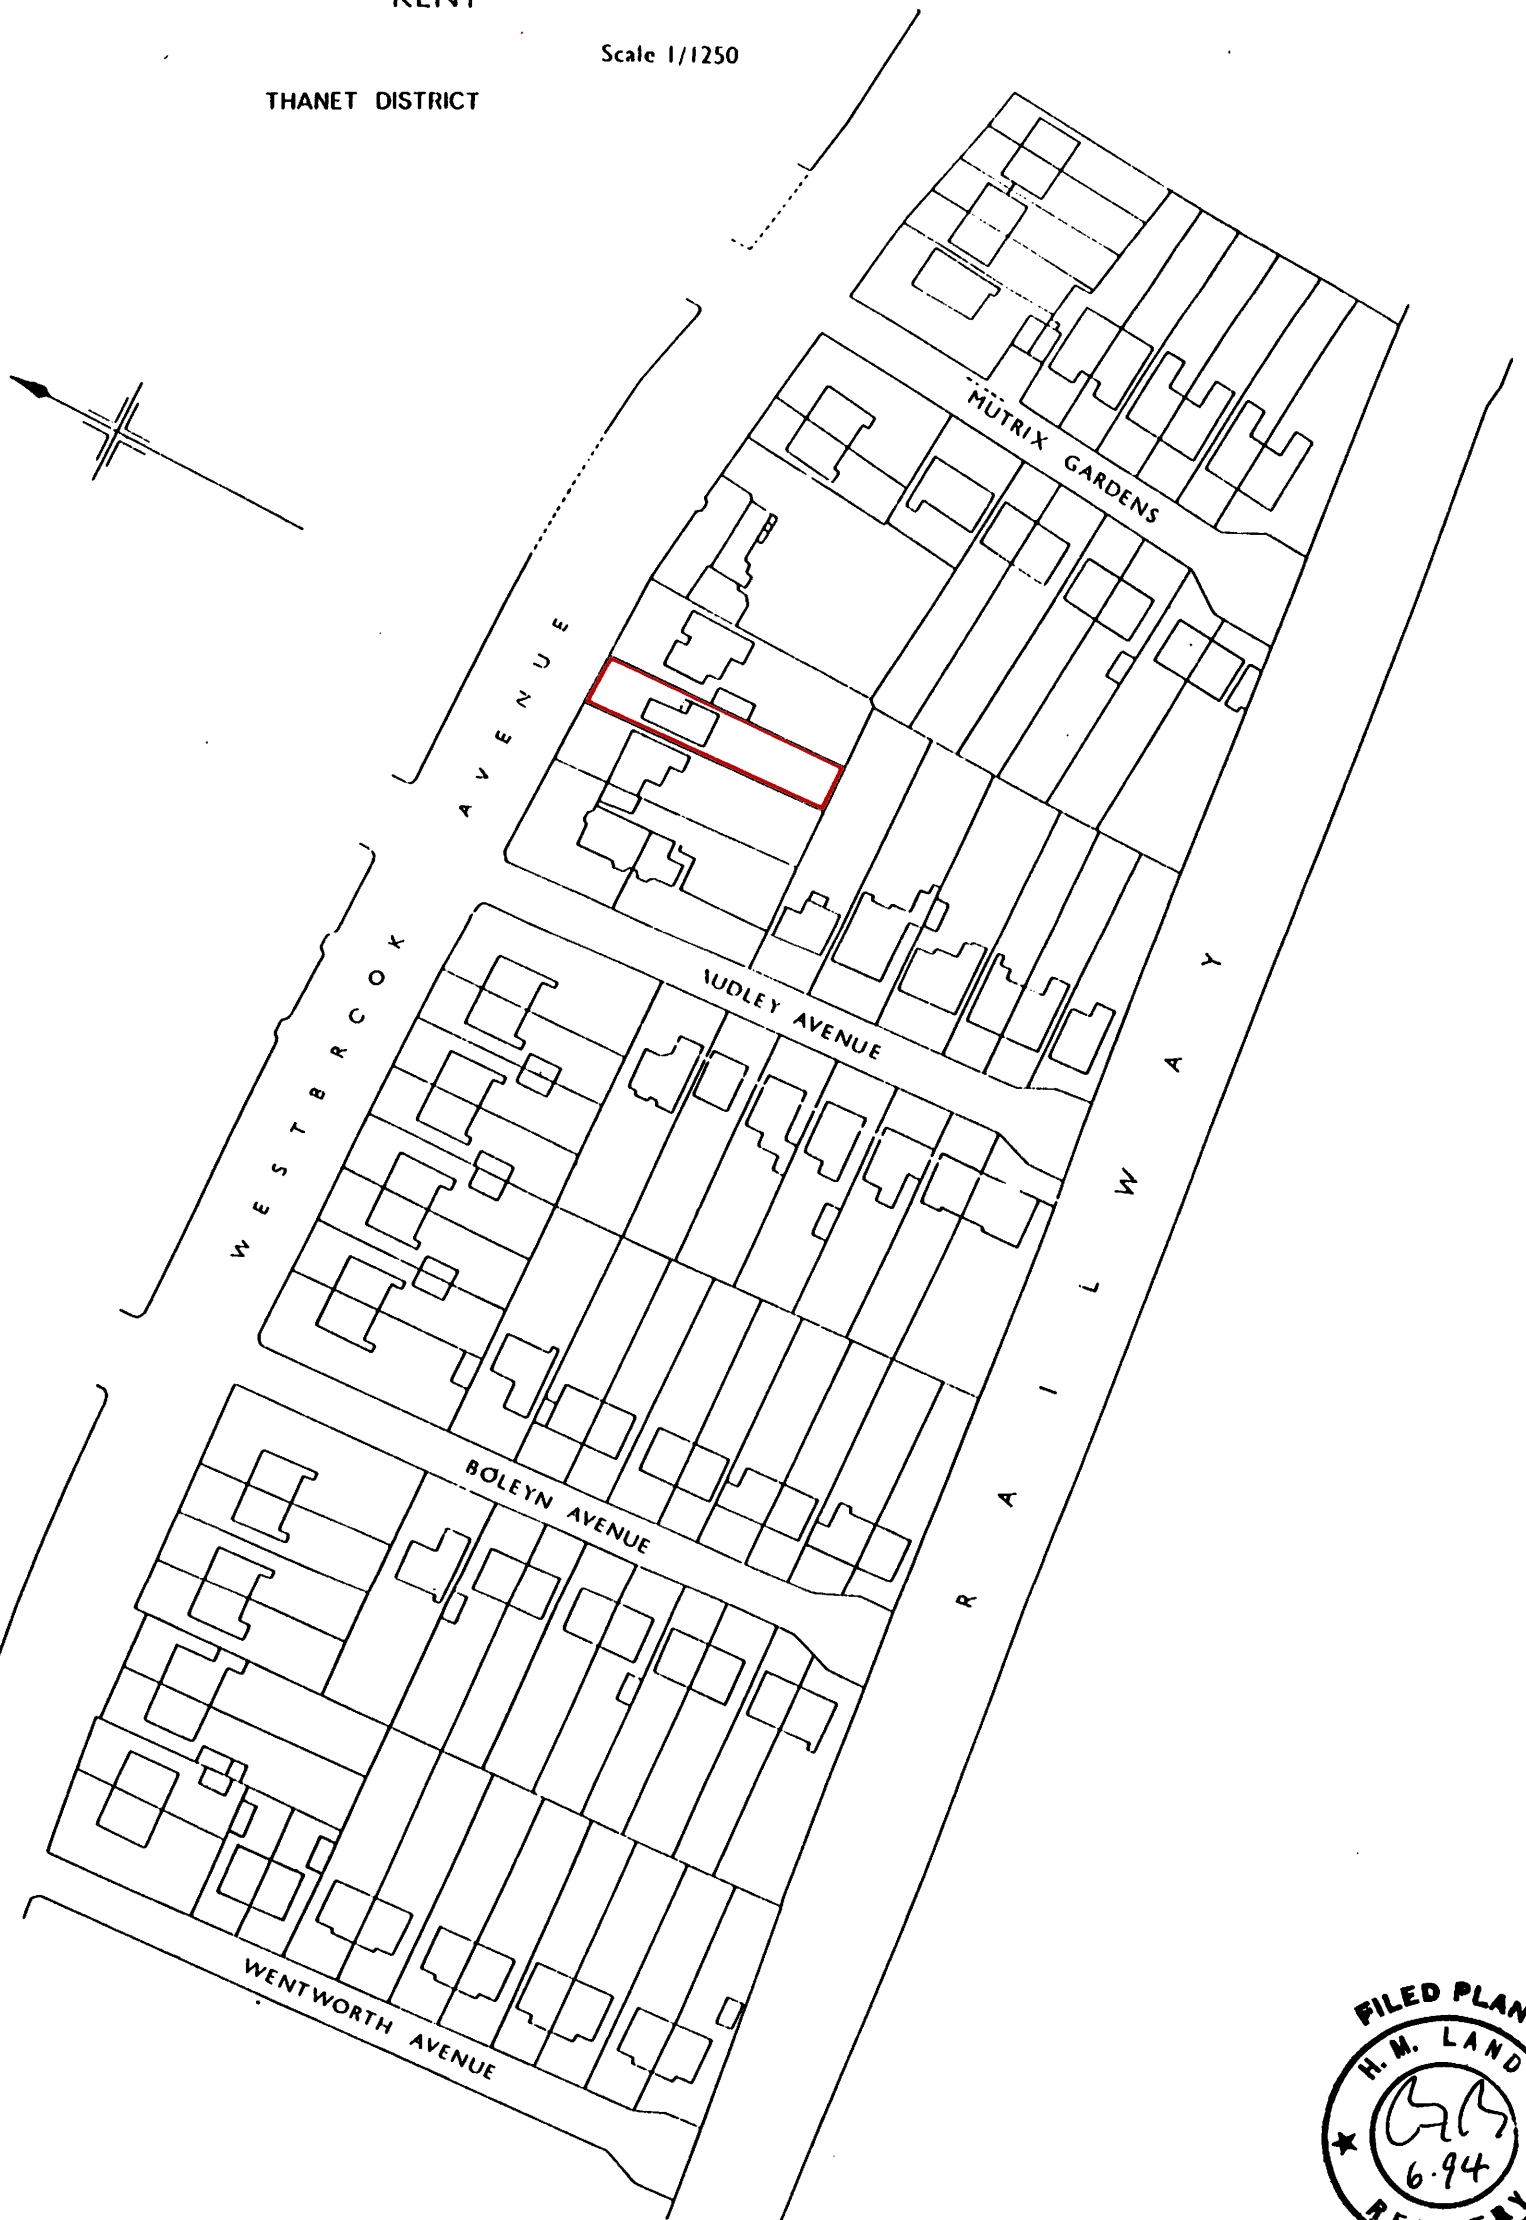

H. M. LAND REGISTRY

NATIONAL GRID PLAN

TR 3370

SECTION G

KENT

Scale 1/1250

THANET DISTRICT

TITLE No. K738904