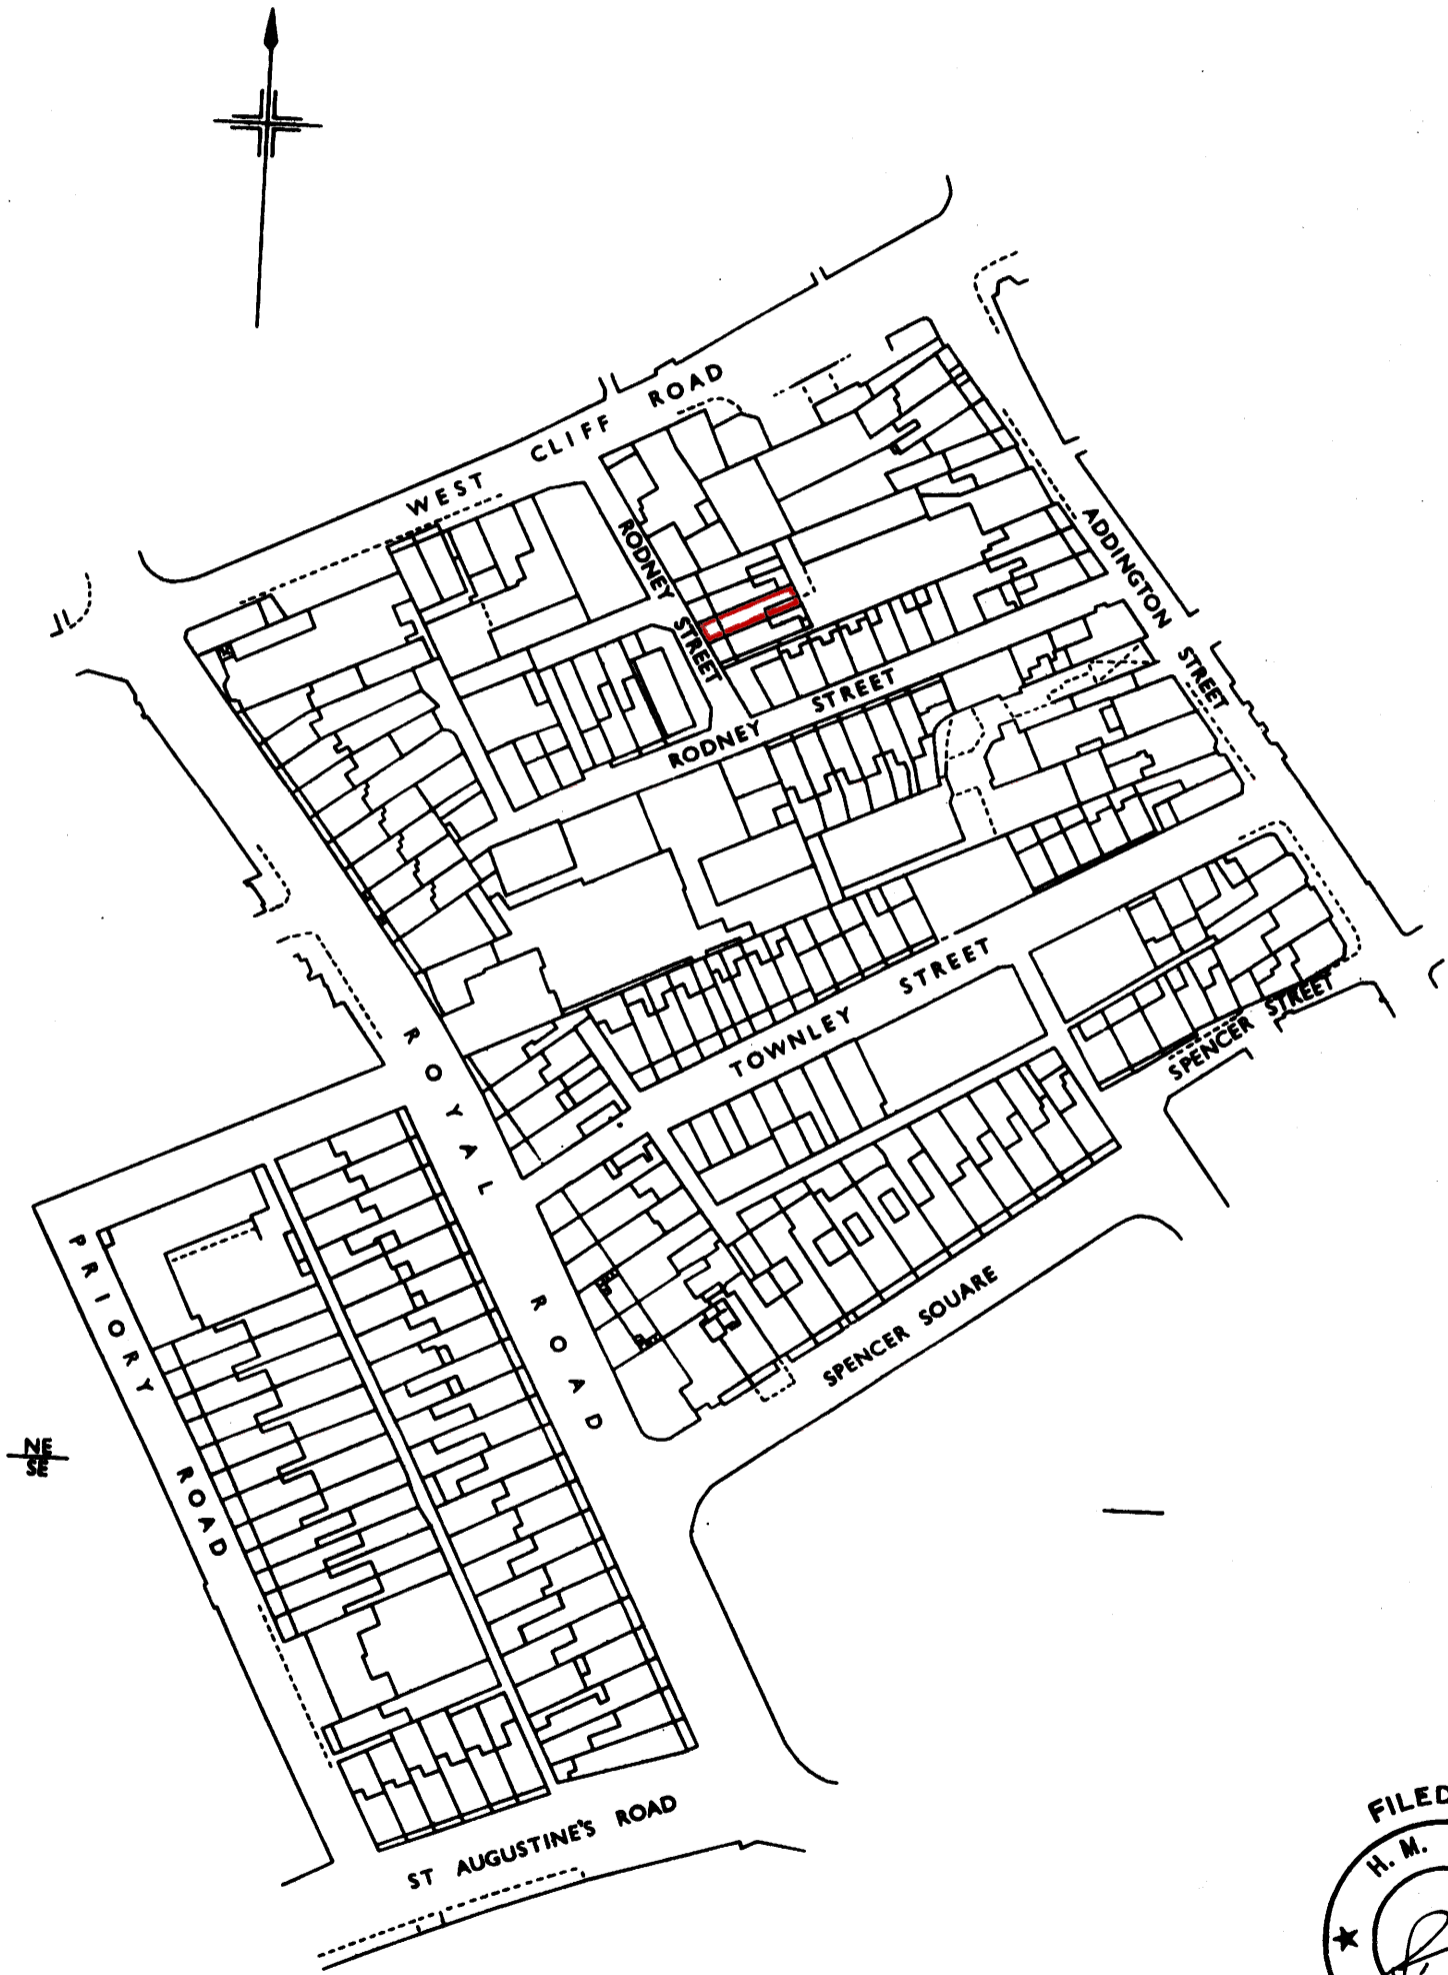

This official copy was delivered electronically and when printed will not be to scale. You can obtain a paper official copy by ordering one from HM Land Registry.

This official copy is issued on 30 May 2022 shows the state of this title plan on 30 May 2022 at 11:10:14. It is admissible in evidence to the same extent as the original (s.67 Land Registration Act 2002). This title plan shows the general position, not the exact line, of the boundaries. It may be subject to distortions in scale. Measurements scaled from this plan may not match measurements between the same points on the ground. This title is dealt with by the HM Land Registry, Nottingham Office .

© Crown copyright. Produced by HM Land Registry. Reproduction in whole or in part is prohibited without the prior written permission of Ordnance Survey. Licence Number 100026316.

H. M. LAND REGISTRY

NATIONAL GRID PLAN

TR 3764

SECTION J

KENT
THAÏET DISTRICT

Scale 1/1250

© Crown Copyright 1974

TITLE No. K 575079